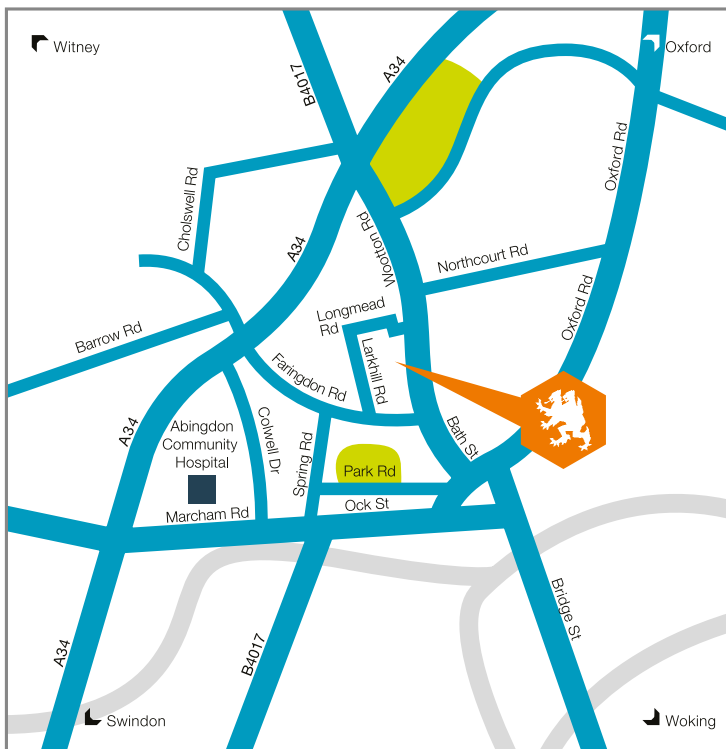

John Mason School

Excellence Through Creativity

Wootton Road, Abingdon,
Oxfordshire, OX14 1JB

T: (01235) 524 664

F: (01235) 520 711

www.johnmason.oxon.sch.uk

@HeadteacherJMS

Registered Office: Rush Common School
Hundred Way, Abingdon, Oxon OX14 2AW